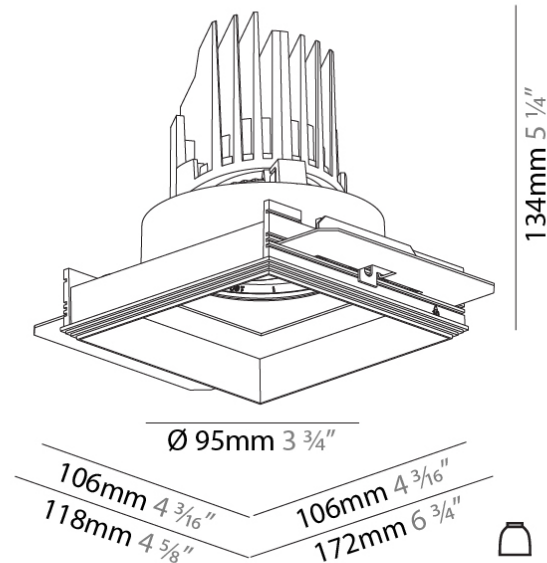

Cut-out Measurements: 120mm / 4 3/4" x 120mm / 4 3/4"
Upon Request: Unique Ceiling Thickness

ELECTRICAL

Lamp Type: LED (Zhaga Standard)
Input Wattage (W): 16.5
Total Output Wattage (W): 14.7
Dimming: Dali Dimming
Driver Included: No
Driver Location: Recessed Housing
Driver Type: Constant Current - 120Vac
Driver Class: Class 2
Housing: See Components
Input Voltage (V): 120
Constant Current (MA): 350

LED

Number of LEDs: 1
Max. Delivered Lumen (lm): 770
Nominal Lumen (lm): 1140
CRI: >90 CRI
Lamp Life (hrs): 50000
Upon Request: RGB-W Tunable White Special Color Temperature Special LED

OPTICAL

Reflector°: 20 / 40 / 60
Adjustability: Rotational 355°; Tilt 30°
Upon Request: Special Beam Angles

RATINGS AND CERTIFICATIONS

382, F 416-247-9319, www.zaneen.com
Certified and tested for North American standards at the end of the existing Model #. For assistance on 'custom' specifications, contact zteam@zaneen.com.
In a constant effort to supply the best product, we reserve the right to change specifications or materials without notice. The most recent specification sheets are found at zaneen.com
IP rating: IP20